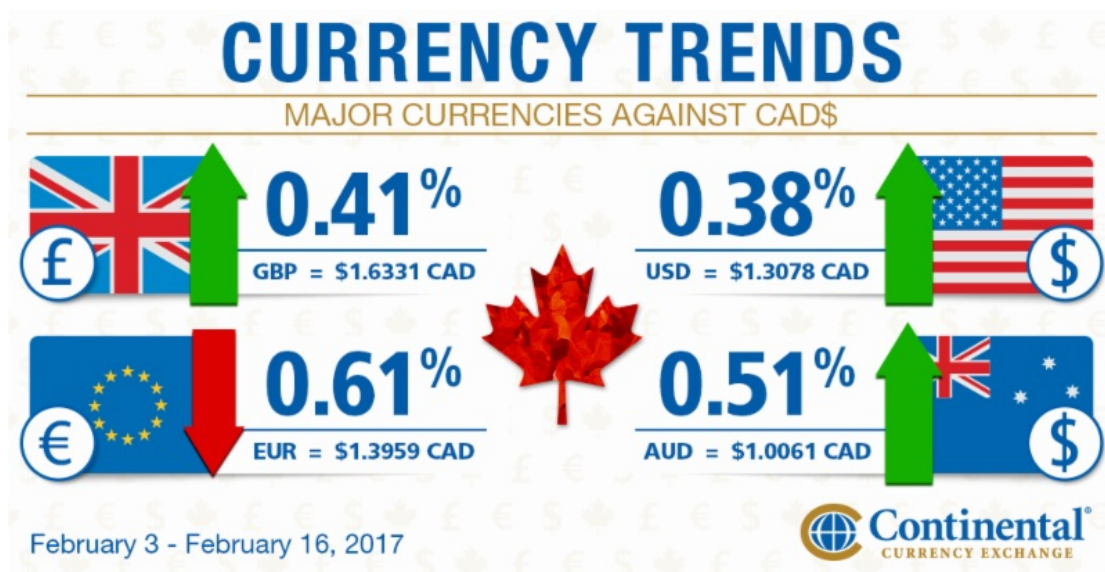

Continental's Countries